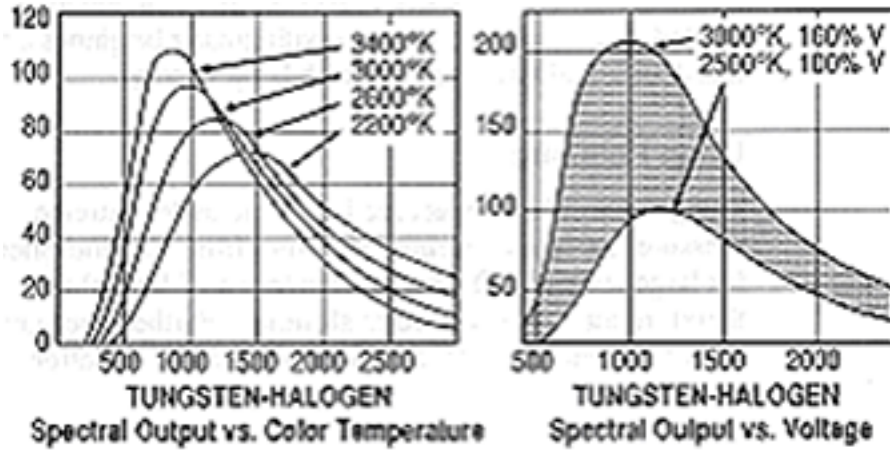

PTI Technical Note

Lamp Emission Spectra

Tungsten-Halogen Lamp

Copyright© 2005 Photon Technology International. All Rights Reserved. PTI is a registered trademark of Photon Technology International
Specifications are subject to change without notice. Rev. A

info.sci@horiba.com

www.horiba.com/fluorescence

USA: +1 732 494 8660

France: +33 (0)1 69 74 72 00

Germany: +49 (0) 6251 8475-0

UK: +44 (0)20 8204 8142

Italy: +39 2 5760 3050

Japan: +81 (75) 313-81231

China: +86 (0)21 6289 6060

Brazil: + 55 11 2923 5400

Other: +1 732 494 8660